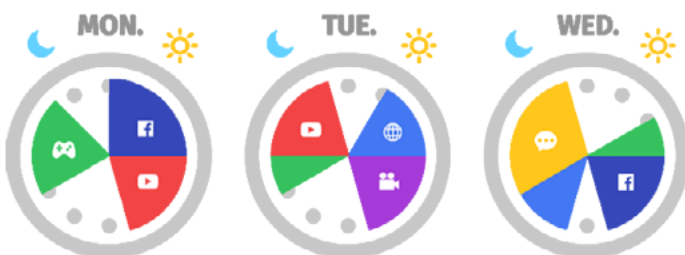

BLOCKS! MANAGER EDUCATION EVERYWHERE:

Parent Dashboard

Enforce stricter policies when the Chromebook is at home

Access time control at home for streaming, gaming, social network

Cyberbullying & Self-harm detection

Full Web & Youtube history

Enforce bedtime and screentime control

Managed by the school Administrator

Manage policies through your desktop or smartphone

iOS & Android Apps

Filter student's Chromebook even when they get home

As students across the country go 1:1 and bring school managed Chromebooks home, parents and guardians struggle on how to deal with the new device in town.

Blocks! Manager: Parent Dashboard allows parents and guardians to enforce their own stricter policies when the Chromebook is home, and at the same time giving them the ability to enforce bedtime and screentime control. School policy is always enforced, parent policies are active only when the Chromebook is outside of school.

The Parent Dashboard assures that 1:1 Chromebook initiative is successful whether you're a parent, teacher, or students.

Enforce bedtime and access control on streaming media, social media, Youtube, gaming and other time addictive content