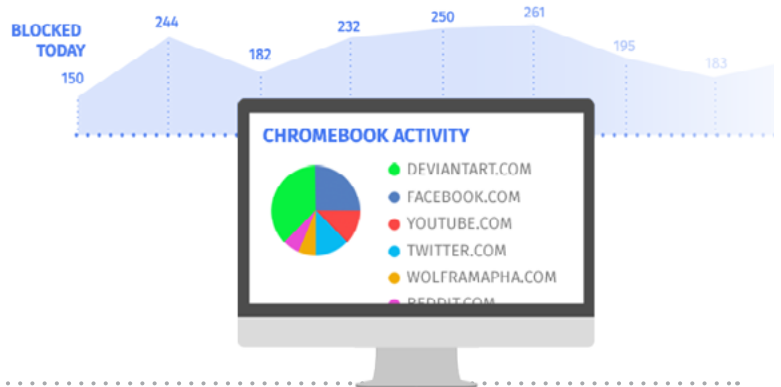

 Mass provisioning from the SiS using Clever

Use Blocksicloud on the go with the **Parent dashboard app!**

sales@blocksicloud.com

877 693 4822

blocksicloud.com

[@Blocksil](https://twitter.com/Blocksil)

Add on top of the school-enforced policy when the Chromebook is at home by restricting specific online content

View web history and analyze trends of your child's internet browsing activity and get warned when blocked content is accessed

Granular filtering anywhere

Blocksicloud has indexed over a billion rated websites (and growing) and grouped them into 79 categories like gambling, violence, explicit adult material, drugs and many more. Easily manage or restrict lists for specific URLs.

Configure time-based policies for every day of the week and decide when your child can play games, do homework or go to bed. You can also do this within our Free Parent dashboard App available on the App store and soon on Google Play store.