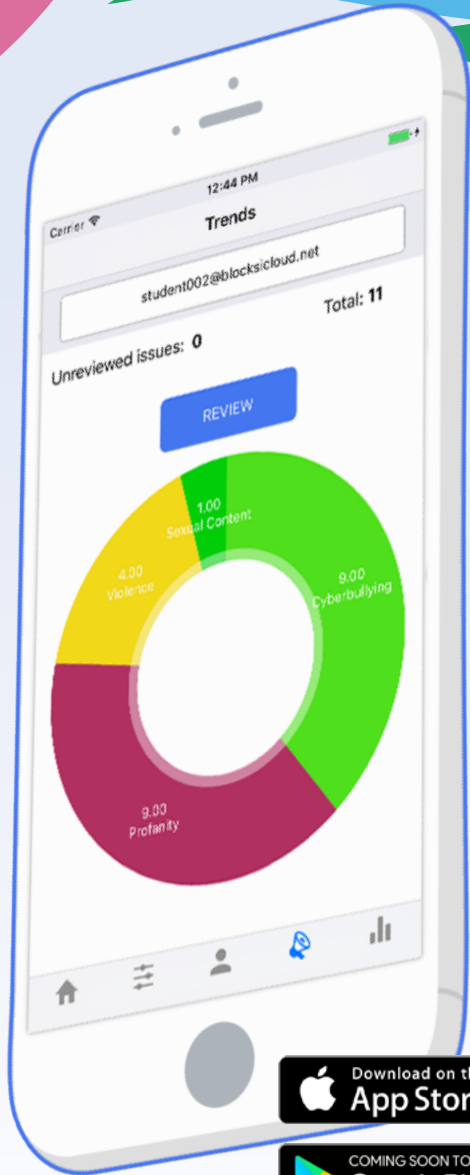

As students across the country go 1:1 and bring school managed Chromebooks home, parents and guardians struggle on how to deal with the new device in town.

Blocks! Manager: Parent Dashboard allows parents and guardians to enforce their own stricter policies when the Chromebook is home, and at the same time giving them the ability to enforce bedtime and screentime control. School policy is always enforced, parent policies are active only when the Chromebook is outside of school.

The Parent Dashboard assures that 1:1 Chromebook initiative is successful whether you're a parent, teacher, or students.

Enforce bedtime and access control on streaming media, social media, Youtube, gaming and other time addictive content

Content filtering and Classroom management for Chromebooks

 Allows parents to enforce stricter policies at home

 Bedtime and screentime control

 Trend Analysis and Insights

 Smartphone app or desktop dashboard

 Mass provisioning from the SiS using Clever

Use Blocksicloud on the go with the **Parent dashboard app!**

sales@blocksicloud.com

877 693 4822

blocksicloud.com

[@Blocksil](https://twitter.com/Blocksil)

Add on top of the school-enforced policy when the Chromebook is at home by restricting specific online content