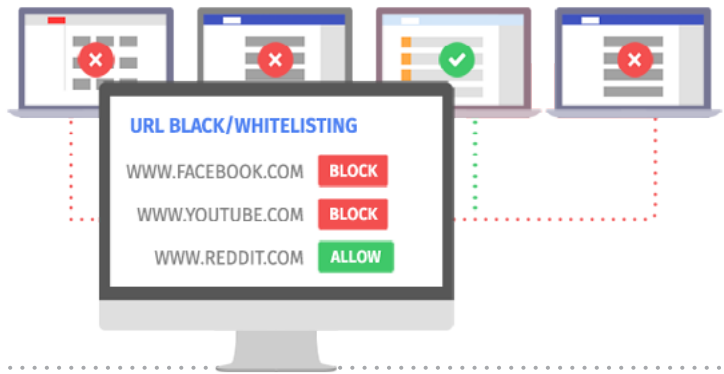

Content filtering and Classroom management for Chromebooks

 Allows parents to enforce stricter policies at home

 Bedtime and screentime control

 Trend Analysis and Insights

 Smartphone app or desktop dashboard

 Mass provisioning from the SiS using Clever

Use Blocksicloud on the go with the **Parent dashboard app!**

sales@blocksicloud.com

877 693 4822

blocksicloud.com

[@Blocksil](https://twitter.com/Blocksil)

Add on top of the school-enforced policy when the Chromebook is at home by restricting specific online content

View web history and analyze trends of your child's internet browsing activity and get warned when blocked content is accessed

Granular filtering anywhere

Blocksicloud has indexed over a billion rated websites (and growing) and grouped them into 79 categories like gambling, violence, explicit adult material, drugs and many more. Easily manage or restrict lists for specific URLs.